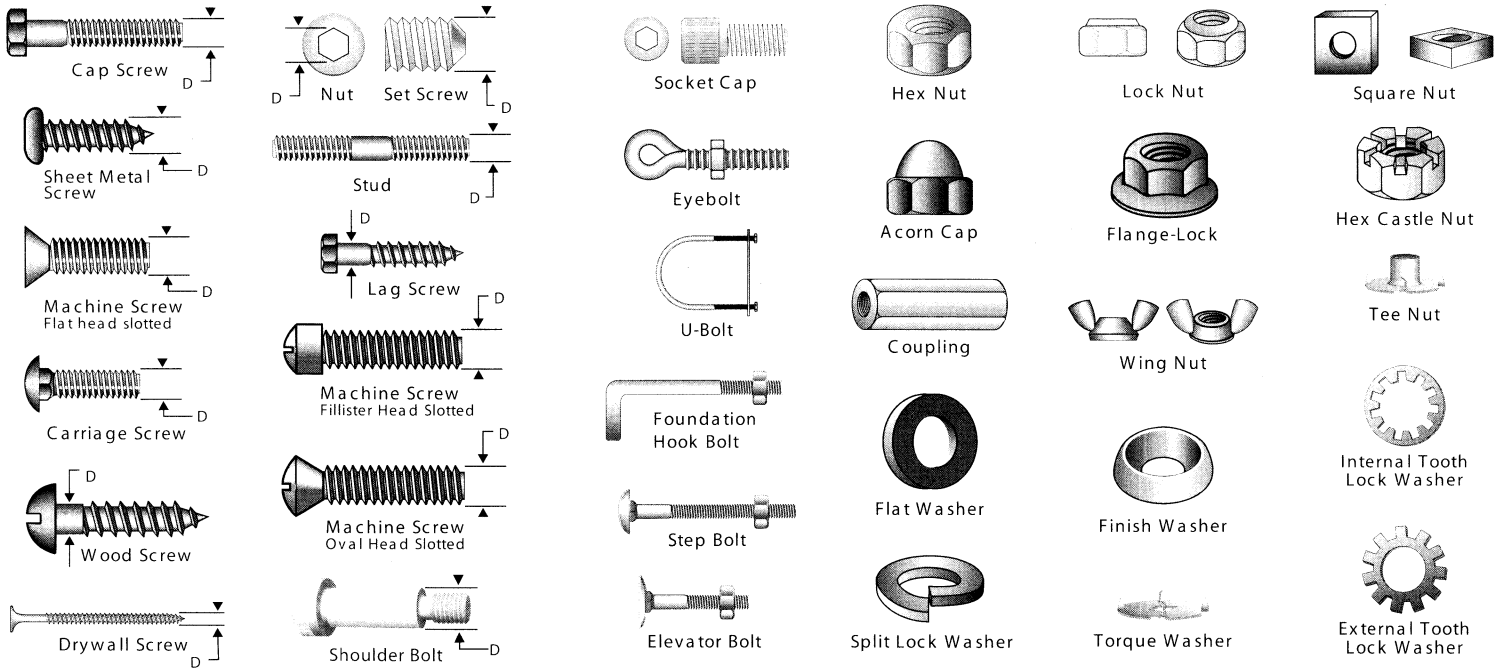

Quest Fastener Reference Guide

Measuring

Identifying (D = Diameter)

Head Styles

Measuring Threads

Head Markings

Drive Styles

"We're Nuts About Your Bolts"

Fastener & Industrial Supply

Ph (253) 863-0106
Fax (253) 863-9975

421 5th Ave NW, Ste A
Pacific, WA 98047

www.questfasteners.com

Fastener & Industrial Supply

Fasteners – Hex Cap Screws – Grade 2, 5, 8, 9 - Metric, Machine Screws, Sheet Metal Screws, Wood Screws, Cabinet Screws, Lags, Carriage Bolts, Socket Cap Screws, Nuts & Washers in all materials, Door Screws, Rivets, Inserts, Dry Wall Screws, Sex Bolts, Hanger Screws, Tube Connectors, Spacers/Stand-Offs, Shaft Collars, SEMS, Thread Cutting, Snap Rings. Materials Include 18-8 & 316 Stainless, Ni-Cu, Silicon Bronze, Plated, Plain, Galvanized

Pins – Dowel, Clevis, Hitch, Cotter, Spring, Ring

Anchors – Conical, Ribbed, Wedge, Sleeve, Drop-Ins, Nail-Ins, EZ, Hit Pins, Powder Actuated, Toggles, Sammys, Hollow Wall

All Thread Rod – B7, B8, Mild Steel, Stainless, Silicon Bronze, Ni-Cu, Aluminum

Abrasives – Belts, Pads, Discs, Utility Cloth, Mounted Points, Grinding Wheels, Cut-Off Wheels, Chop Saw Blades, Wire Cup Wheels, Stringer Beads, Unitized Wheels, Convolute Wheels, Flap Wheels

Fittings – Hydraulic, Air, Push-In, Flanges, Plugs, Adaptors, Crimp Style, Cap Plugs, Schedule 40/80 Pipe Fittings, BMI & Forged Fittings, Ball Valves, Hose Clamps, Grease Fittings, Compression