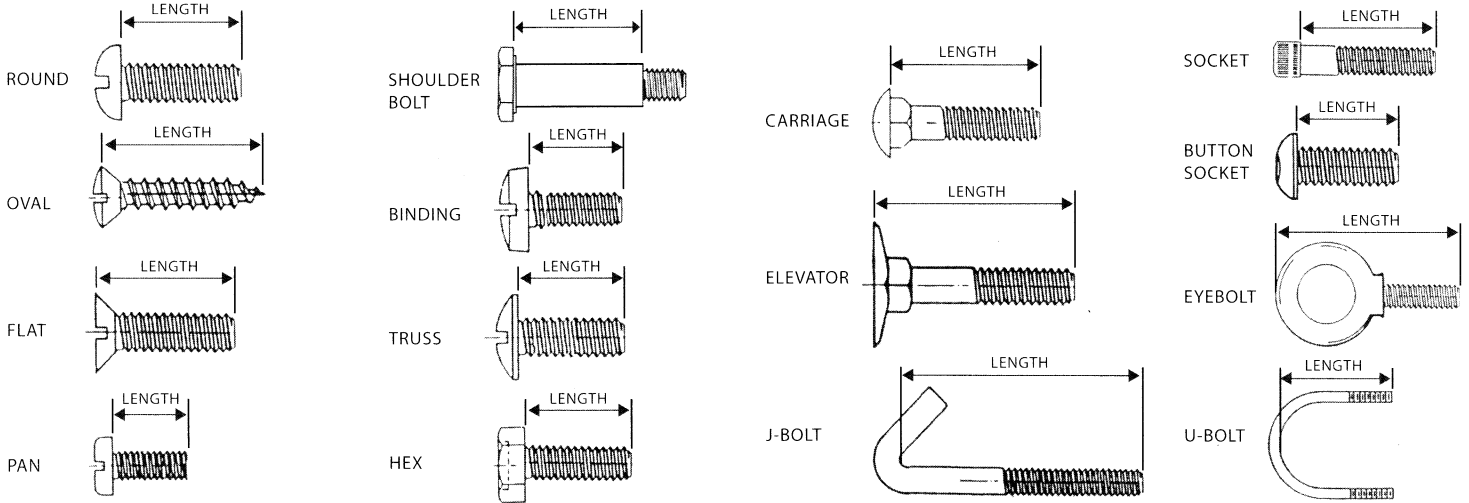

Quest Fastener Reference Guide

Measuring

Identifying (D = Diameter)

Head Styles

Measuring Threads

Head Markings

Drive Styles

"We're Nuts About Your Bolts"

Fastener & Industrial Supply

Ph (253) 863-0106
Fax (253) 863-9975

421 5th Ave NW, Ste A
Pacific, WA 98047

www.questfasteners.com

Fastener & Industrial Supply

Fasteners – Hex Cap Screws – Grade 2, 5, 8, 9 - Metric, Machine Screws, Sheet Metal Screws, Wood Screws, Cabinet Screws, Lags, Carriage Bolts, Socket Cap Screws, Nuts & Washers in all materials, Door Screws, Rivets, Inserts, Dry Wall Screws, Sex Bolts, Hanger Screws, Tube Connectors, Spacers/Stand-Offs, Shaft Collars, SEMS, Thread Cutting, Snap Rings. Materials Include 18-8 & 316 Stainless, Ni-Cu, Silicon Bronze, Plated, Plain, Galvanized

Pins – Dowel, Clevis, Hitch, Cotter, Spring, Ring

Anchors – Conical, Ribbed, Wedge, Sleeve, Drop-Ins, Nail-Ins, EZ, Hit Pins, Powder Actuated, Toggles, Sammys, Hollow Wall

All Thread Rod – B7, B8, Mild Steel, Stainless, Silicon Bronze, Ni-Cu, Aluminum